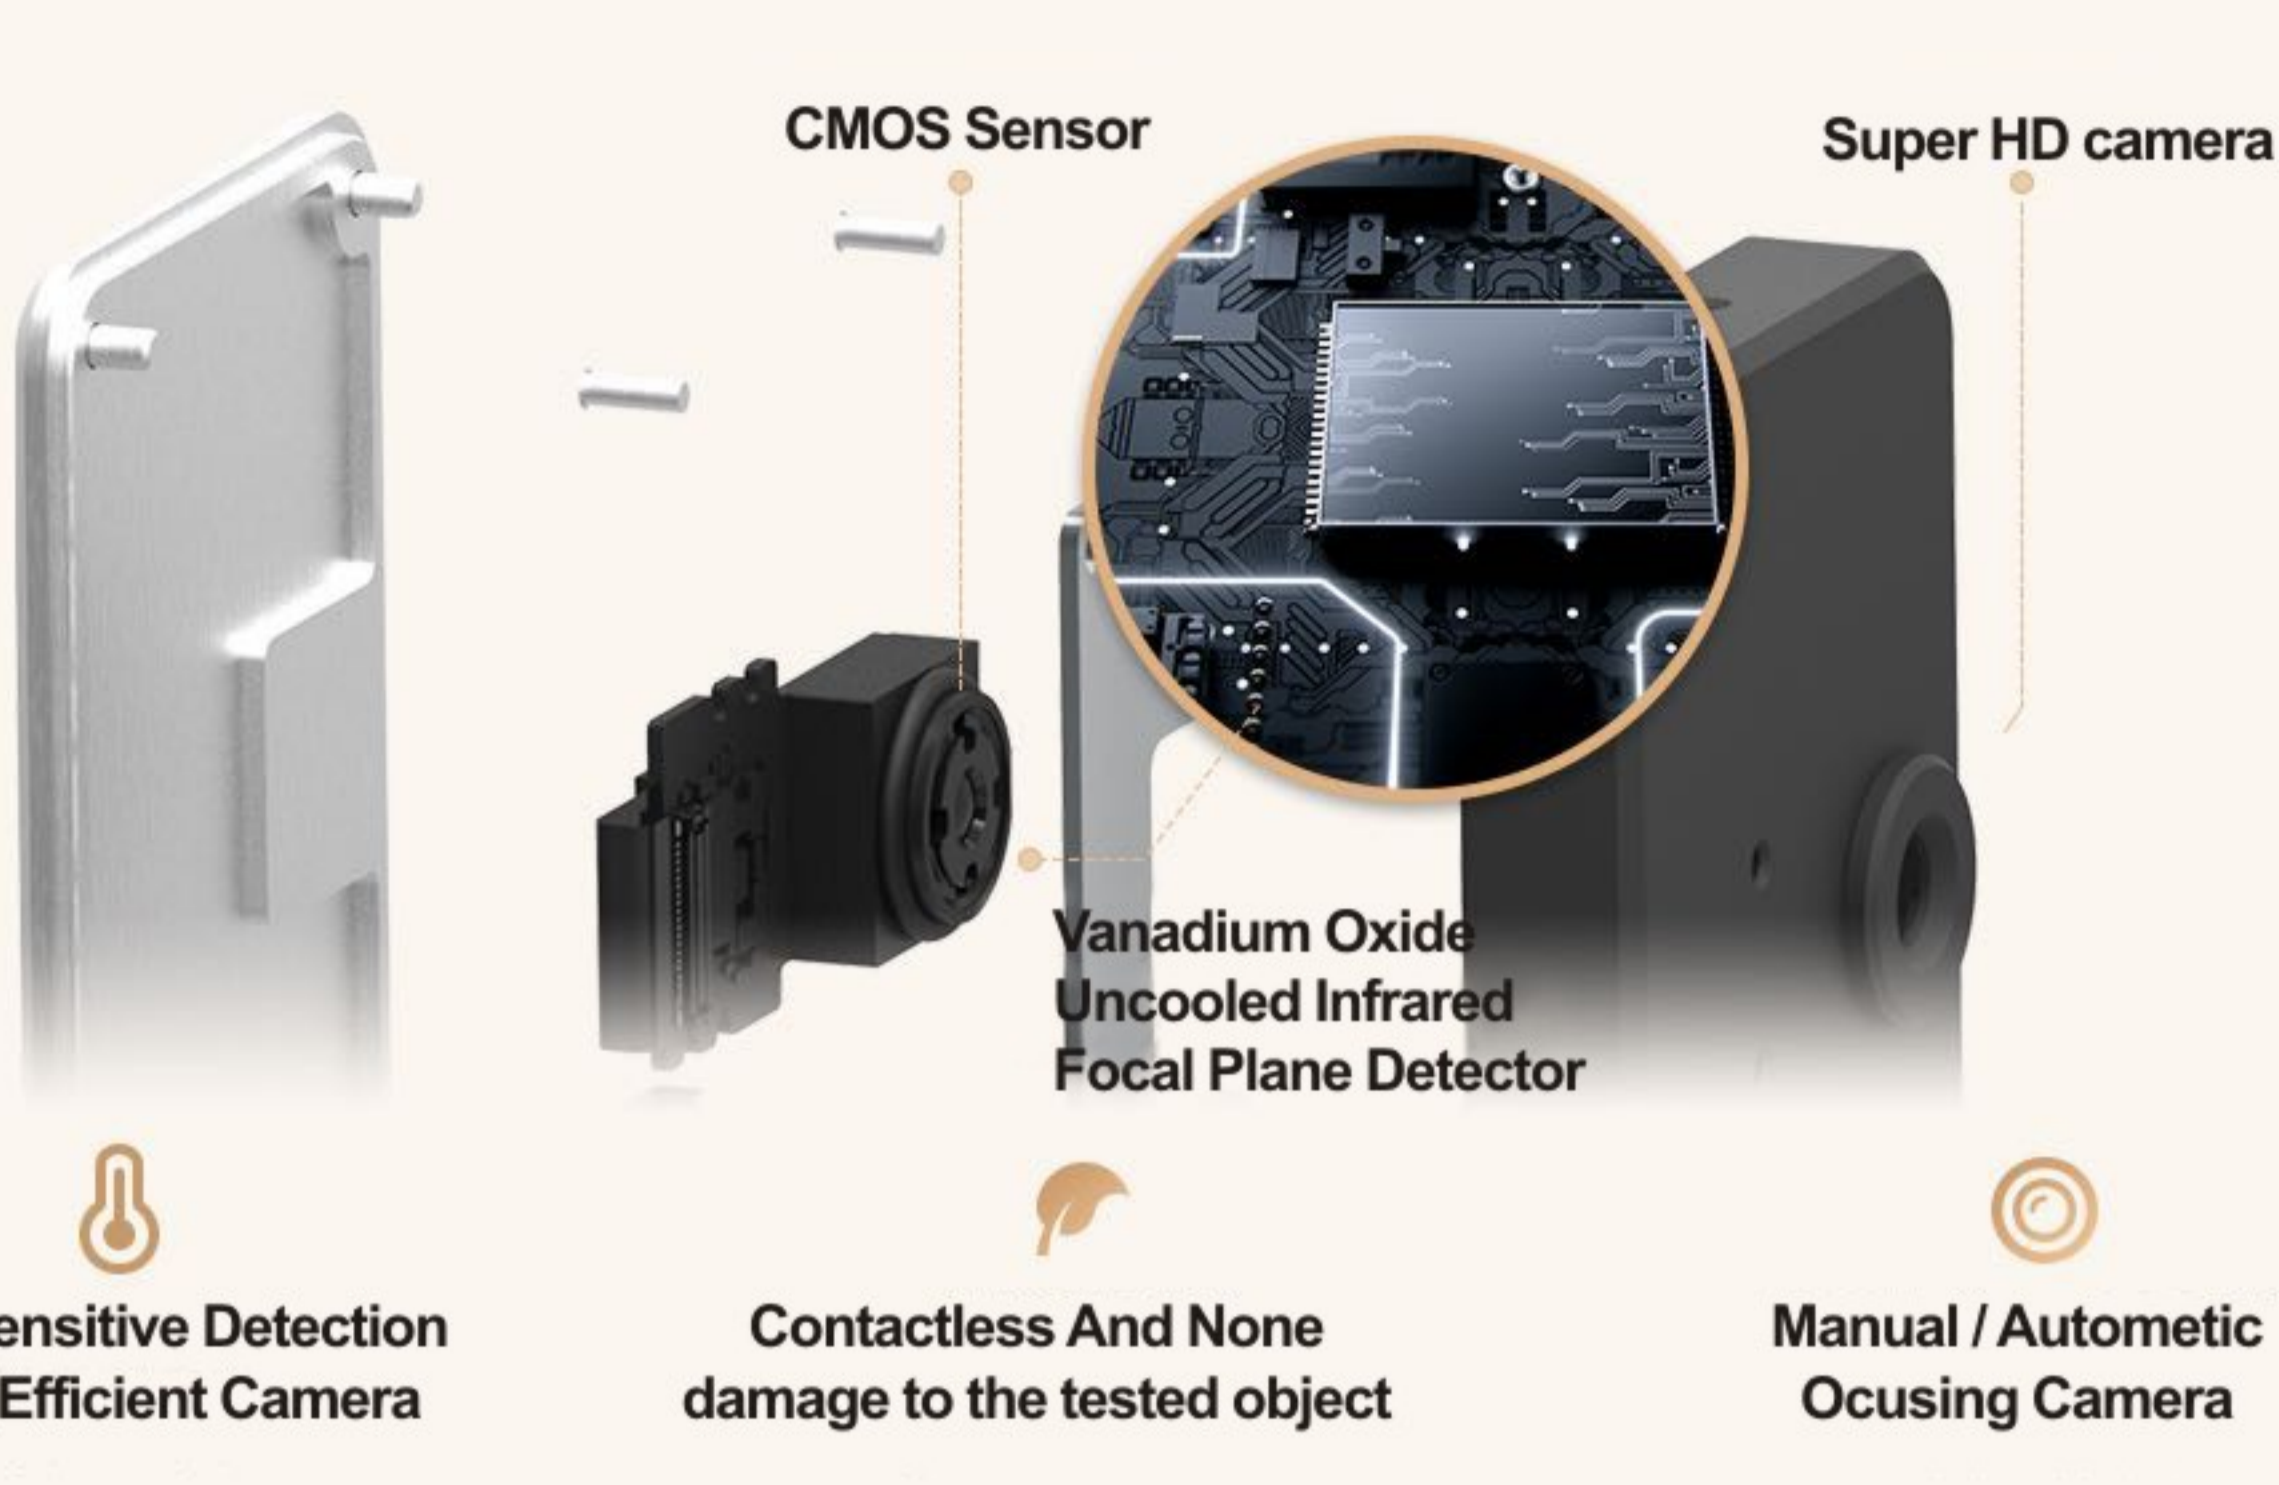

Human Body Infrared Thermography

High-precision $\pm 0.3^{\circ}\text{C}$, high resolution and frame rate, using auto focus non-sensitive thermometry, supporting multi-person detection

Application for CBD, supermarket, schools, venues and other public places. Rapid screening of people with abnormal body temperature.

Plug in and Use
easy install and connect with multiple devices

Non-sensitive detection
auto focus mode and support multi-person detection

Real time monitoring
Rapid screening and Automatic alarm with high temperature

0.45W

Low-power consumption
High efficiency and energy saving

Smart model
Aluminium alloy shell

Super HD sensor
International high-tech CMOS

256*192px

High Resolution
256*192 Infrared pixel

$\pm 0.3^{\circ}\text{C}$

High-precision
 $\pm 0.3^{\circ}\text{C}$

25Hz

High frame rate
25Hz

Non-sensitive Detection
High Efficient Camera

Contactless And None
damage to the tested object

Manual / Autometric
Ocusing Camera